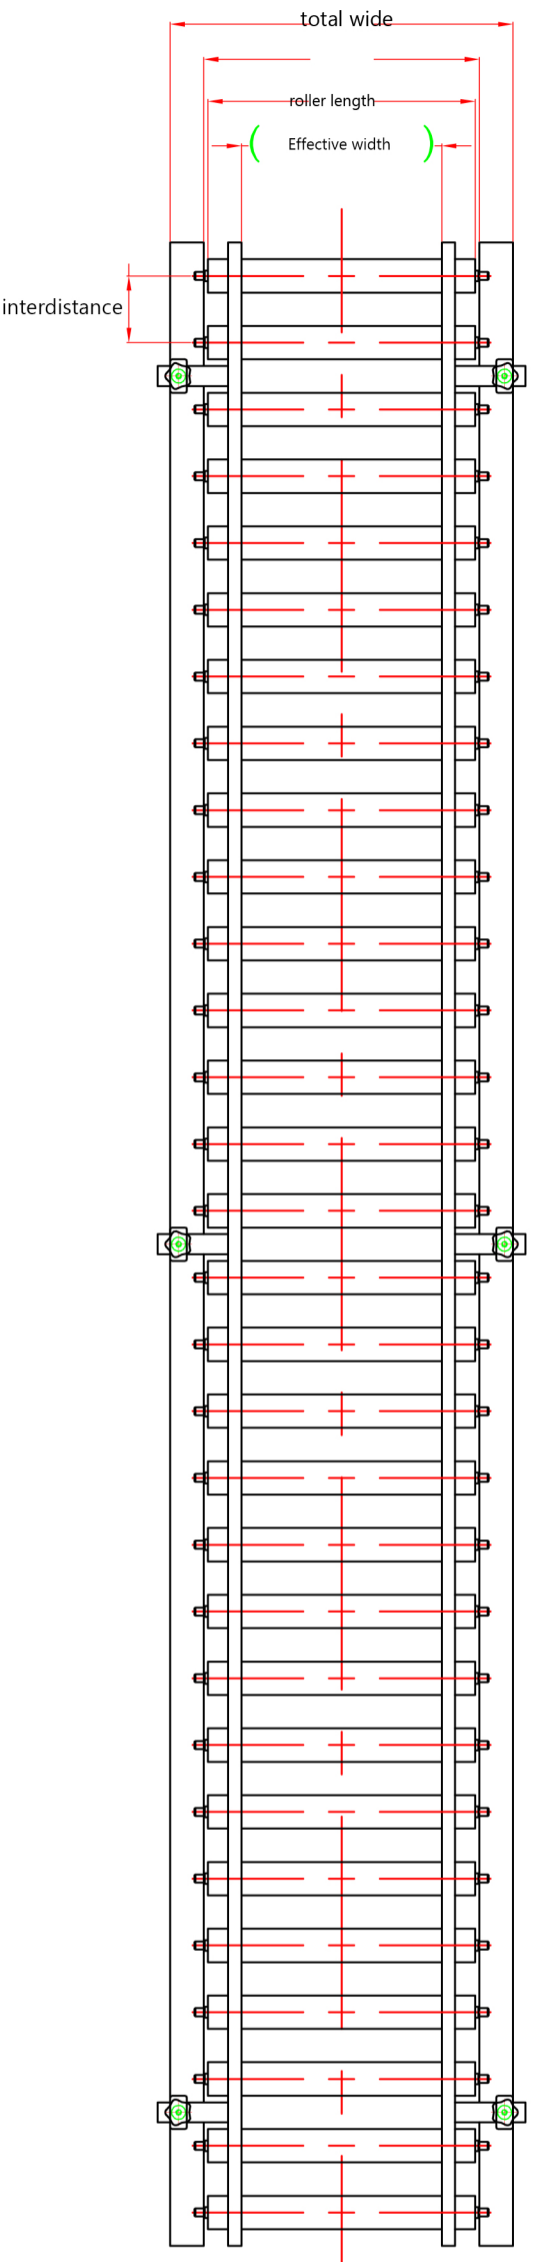

Global Conveyor Supplies

Global Conveyor Supplies Company Limited

Email: gcs@gcsconveyor.com Mobile/We chat +86 18948254481

INO	DETAILS OF CHANGE	DRAWN	DATE

Roller conveyor without drive  
 Support legs/None  
 Total length  
 Effective transmission width

<b>DRAWN</b> 制图人		<b>MATERIAL</b> 材质	TOLERANCE UNLESS STATED OTHERWISE 一般公差, 特殊情况另作说明		<b>SCALES</b> 比例	<p>Global Conveyor Supplies          The company of this drawing is the property of GCS and may not be used without the written permission of GCS (Global Conveyor Supplies).</p>	<b>TITLE</b> 名称	
<b>CHECKED</b> 校对人		<b>SEE NOTES</b> 参见备注	$X \pm 0.5, .X \pm 0.25, .2X \pm 0.1, .2^{\circ} \pm 0.5$	<b>DIMENSION IN MILLIMETRES</b>	<b>N. T. S</b>		<b>DRG NO.</b> 图号	
<b>APPROVED</b> 批准人		<b>FINISH</b> 表面处理		单位是毫米	不按比例			<b>SHEET 1 OF 1</b> 页次 1/1